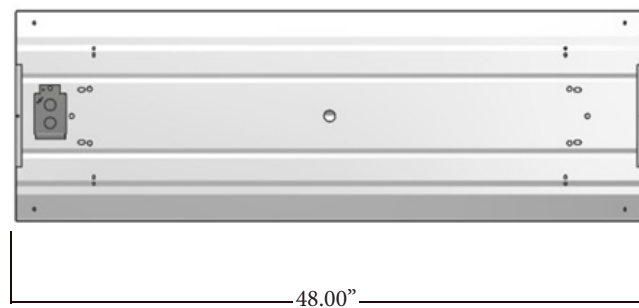

DIMENSIONAL INFORMATION