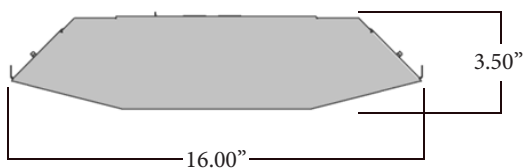

DIMENSIONAL INFORMATION