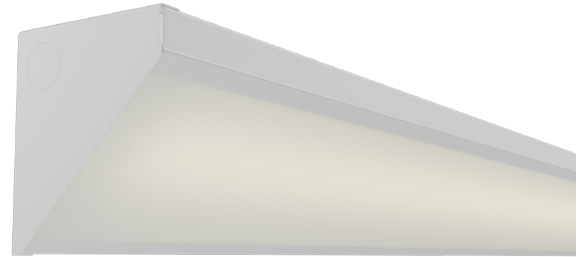

GN₄₅ LED FIXTURE LINEAR ANGELED FIXTURE

FOR USE IN AMBIENT AND GENERAL LIGHTING APPLICATIONS

PROJECT
TYPE
PART NUMBER

FEATURES

- Low profile fixture with a simple and clean aesthetic
- Diverse controls compatibilities provide ease of mind in usability
- Ideal for surface mounting between walls and ceilings with pre punched holes for either surface
- End to end illumination using a dependable light engine with an L70 of greater than 150,000 hours
- Wide variety of lumen packages available
- 80 CRI standard and 90 CRI options available
- Color Tuning and RGBW available with correlating controls packages

SPECIFICATIONS

CONSTRUCTION

Pre painted white steel utilizing screw fasteners for gear tray connection
White acrylic end caps

MOUNTING & INSTALLATION

Surface mount only through wall or ceiling
Installation kits available for various ceiling styles