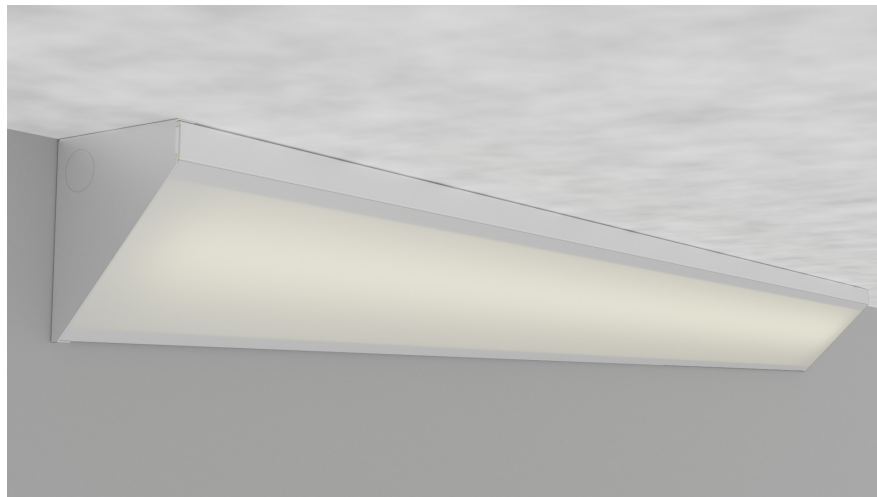

GN₄₅

LED
FIXTURE / RETROFIT KIT
LINEAR SUSPENDED FIXTURE

ORDERING INFORMATION

STYLE	SIZE	LIGHT ENGINE			COLOR TEMP	OPTIONS	OPTIONS (CONTINUED)		
F FIXTURE	14GN 1' x 4'	1' X 4'	1' X 6'	1' X 8'	35 3500K	FR FROSTED LENS (STANDARD OPTION)	SD STEP DIMMING (BI LEVEL OR TRI LEVEL)		
	16GN 1' x 6'	F4X2 12W 1661 LUMENS	F4X8 18W 2492 LUMENS	F4L4 24W 3322 LUMENS	40 4000K				
	18GN 1' x 8'	F4X8 18W 2412 LUMENS	F4L7 27W 3617 LUMENS	F4N6 36W 4823 LUMENS	50 5000K				
	1' x 2' OPTIONS AVAILABLE	F4L4 24W 3155 LUMENS	F4N6 36W 4733 LUMENS	F4M8 48W 6311 LUMENS	3550* 3500K - 5000K (SELECTABLE)				
		F4L8 28W 3629 LUMENS	F4M2 42W 5443 LUMENS	F4H6 56W 7257 LUMENS	2765* 2700K - 6500K (ADJUSTABLE)				
		F4N2 32W 4093 LUMENS	F4M8 48W 6139 LUMENS	F4V4 64W 8185 LUMENS					
		F4N5 35W 4439 LUMENS	F4H2 53W 6658 LUMENS	F4Y0 70W 8878 LUMENS					
		F4M0 40W 4987 LUMENS	F4V0 60W 7481 LUMENS	F4Z0 80W 9974 LUMENS					
		F4M4 43W 5275 LUMENS	F4V6 64W 7913 LUMENS	F4Z8 86W 10550 LUMENS					
								45 ANGLED FIXTURE	D PREWIRED FOR 0-10V DIMMING
						EM EMERGENCY BACKUP INCLUDED (6W STANDARD)			
						RGBW* COLOR CHANGING WITH VARIOUS CONTROL OPTIONS AVAILABLE			
						BABA BABA COMPLIANT			

**CUSTOM
OPTIONS**

* 3550 adder for field-selectable via onboard switches

* 2765 and RGBW adders are options only available using a compatible control system

ADDITIONAL GRAPHICS

USA DESIGNED • USA MANUFACTURED • USA ASSEMBLED
ENERGY SOLUTIONS INTERNATIONAL • WEST ST PAUL, MN • WWW.ESILIGHTING.COM • (651) 268 - 6060